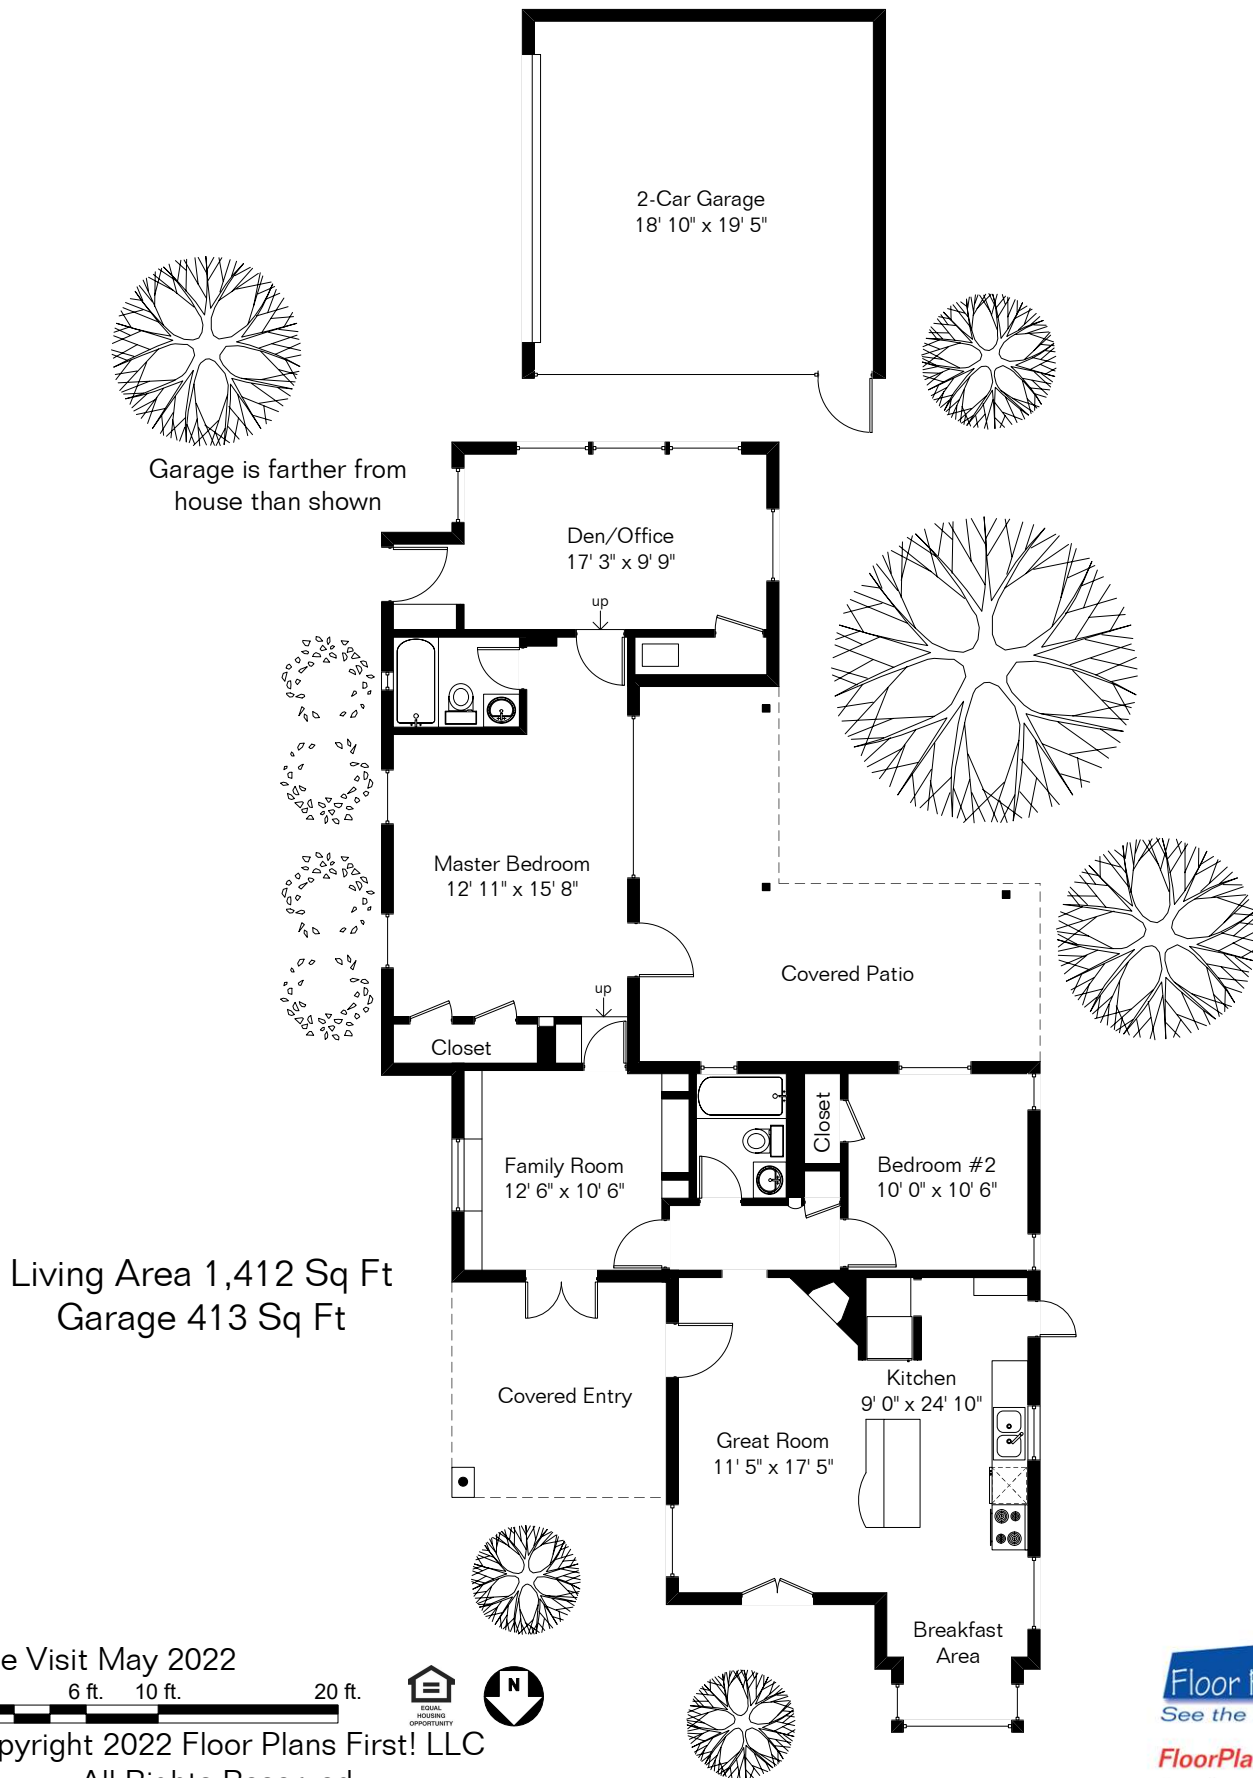

The square footages and room size information are deemed to be reliable but are not guaranteed and should be independently verified. This drawing is for marketing purposes only.

2048 E Hawthorne St

Garage is farther from house than shown

Living Area 1,412 Sq Ft
Garage 413 Sq Ft

Site Visit May 2022

0 ft. 6 ft. 10 ft. 20 ft.

Copyright 2022 Floor Plans First! LLC
All Rights Reserved.

Floor Plans First!
See the Floor Plan First™

FloorPlansFirst.com™
(520) 881-1500